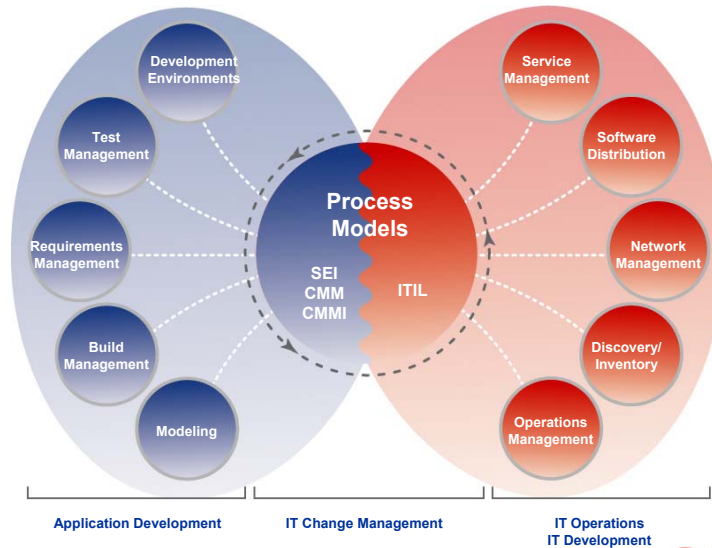

Change Processes Span Application Development and IT

serena

At the Enterprise level, and in organizations that are more mature, we are seeing increasing adoption of formal change and configuration management, across both AD and IT, focused initially on connecting the processes across these two domains. Whether an organization has or is adopting CMM, CMMI or another methodology across Application Development, they are doing so to put in place defined, repeatable processes, ensuring end to end traceability and auditability, while securing improved quality and efficiency.

Within IT, and particularly by the Service desk vendors, there has been increasing adoption of ITIL focused on Service Support and Service Delivery functions of IT. Why? IT deliver a service to their business/organization which often include Service Level agreements, requiring a high degree of automated change management to secure, manage and track change activities across the IT infrastructure.