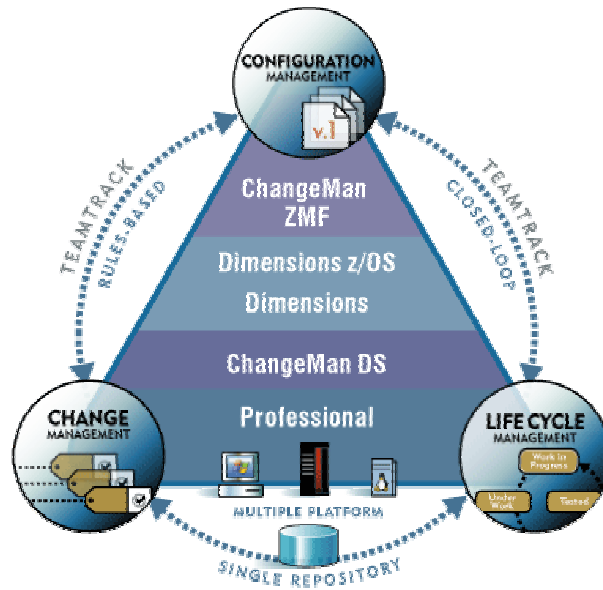

The New Serena ECM Solution

serena