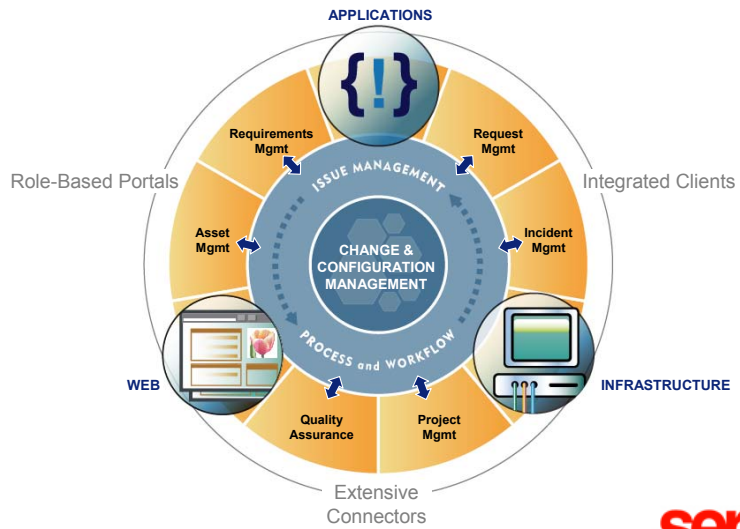

Serena Application for Enterprise (SAFE) Strategy

serena